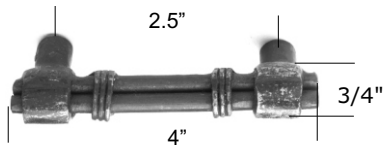

HP778 Trio T-knob

HP765 Trio

HP706S Trio

Iron Trio Cabinet Pulls

- * Cabinet knobs & pulls have 1 1/8" - 1 1/4" projection
- * All patina options have antiqued copper collars & wires
- * Matching appliance pulls available