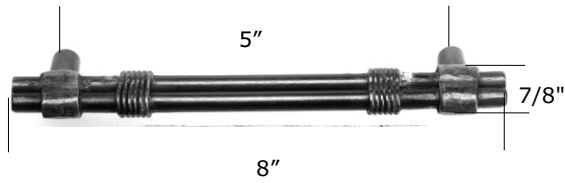

HP778 Trio T-knob

HP765 Trio

HP706S Trio

Iron Trio Cabinet Pulls

- * Cabinet knobs & pulls have 1 1/8" - 1 1/4" projection
- * All patina options have antiqued copper collars & wires
- * Matching appliance pulls available