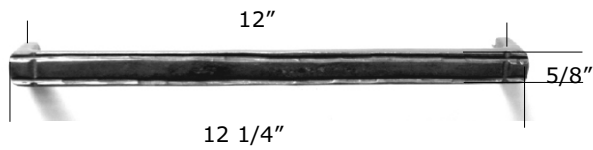

HP797-12 Sierra

Iron Sierra Cabinet Pulls

- Cabinet knobs & pulls have 1 1/8" - 1 1/4" projection
- Matching appliance pulls available