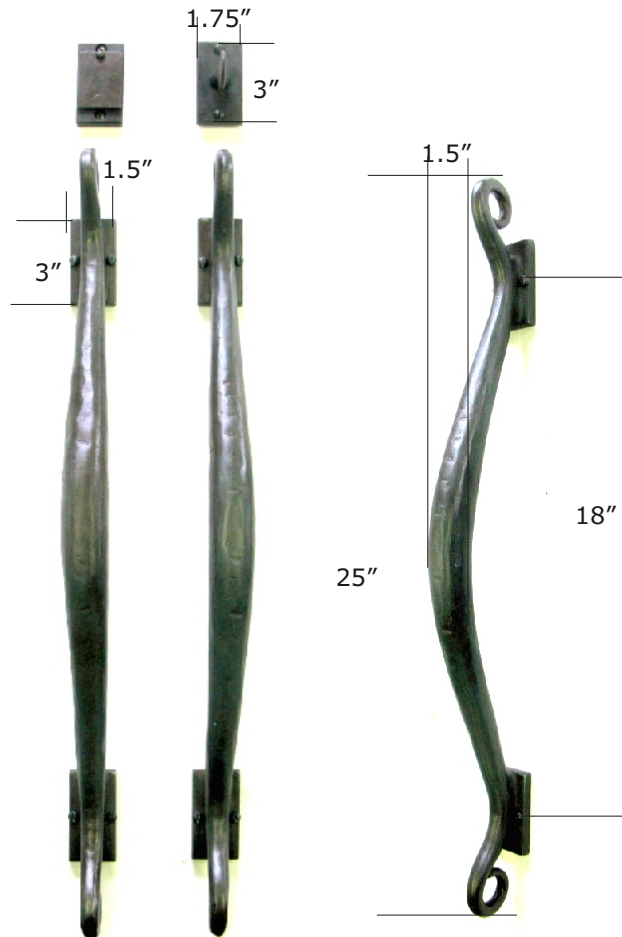

HE632N HE631N

HP113L Scrolled Pull Deadbolt Entry

- * HP113L 4" Total Projection
- * Available with Mortise Deadbolt (EN-MD) OR Tubular Deadbolt (EN-DB)