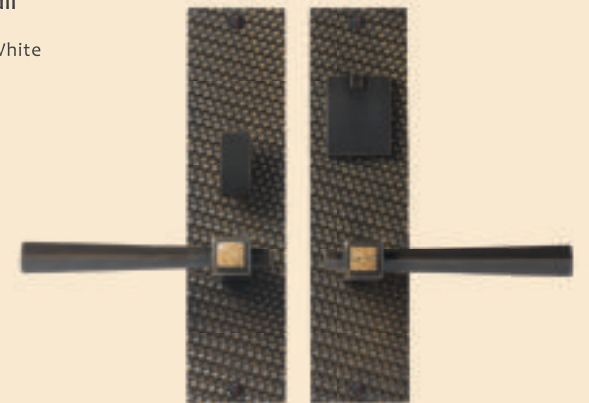

BP816AP-16
Amora Pull
16"
Natural White
Patina