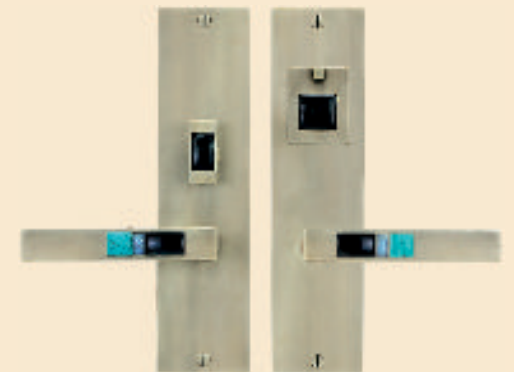

BLR141
Scottsdale Royale
Lever Mortise Entry
with BER676 Escutcheon
2.5" x 10"
Natural White Patina with
Dark Rotile semi-precious stone inlay