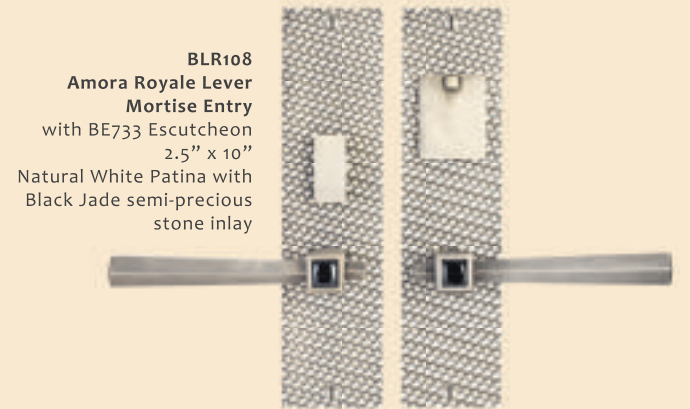

BLR108
Amora Royale Lever
Mortise Entry
with BE733 Escutcheon
2.5" x 10"
Natural White Patina with
Black Jade semi-precious
stone inlay