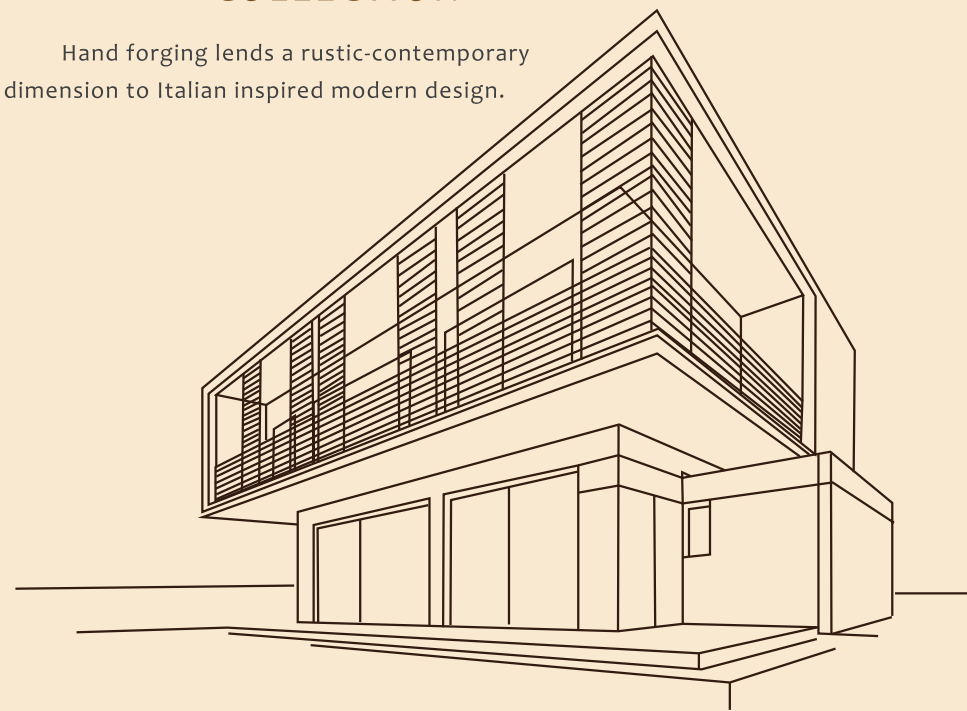

HH448
Milan II Thumblatch
Mortise Entry
2.5" x 18.5"
with HL109 Lever
& HE621 Escutcheon
Hot Wax Patina

HL109
Milan Lever Mortise Entry
with HE621 Escutcheon
2.5" x 10"
Hot Wax Patina

HL109L
Milan Lever Lift & Slide Set
9"
with HE605 Escutcheon
& HP712 Flush Pull
2.5" x 8"
Hot Wax Patina