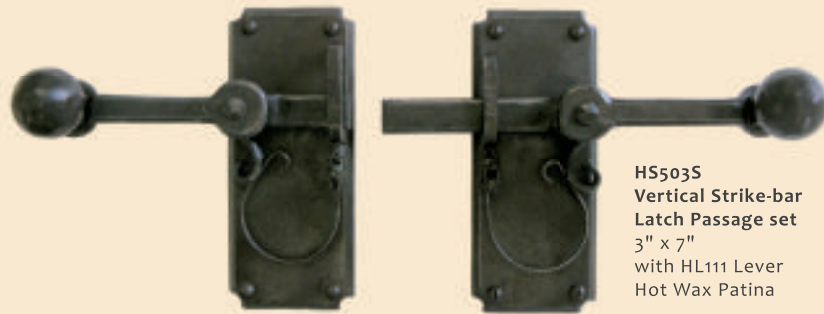

HS503S
Vertical Strike-bar
Latch Passage set
3" x 7"
with HL111 Lever
Hot Wax Patina