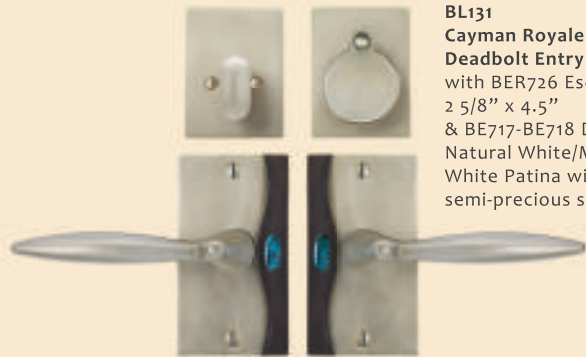

BL131
Cayman Royale Lever
Deadbolt Entry
with BER726 Escutcheon
2 5/8" x 4.5"
& BE717-BE718 Deadbolt
Natural White/Midnight
White Patina with Criscola
semi-precious stone inlay