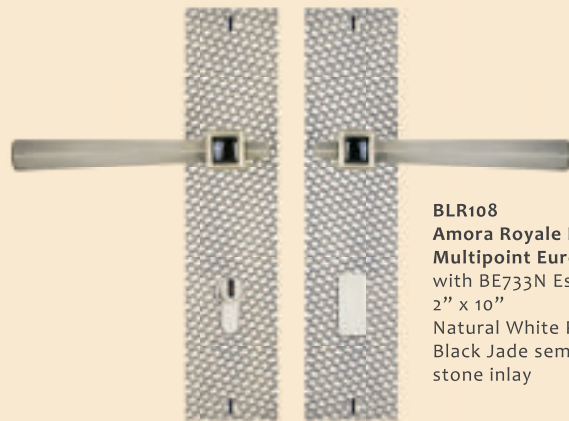

BRONZE

Contemporary
HARDWARE

BRONZE *Amora
Royale*
COLLECTION

Pure elegance in contemporary design with this striking basket-weave texture. Embellished with optional real semi-precious stones.

BHR466
Amora Royale Thumbblatch
Mortise Entry
 2.5" x 18.5"
 with BLR108 Lever
 & BE733 Escutcheon
 Natural White Patina
 with Black Jade
 semi-precious stone inlay