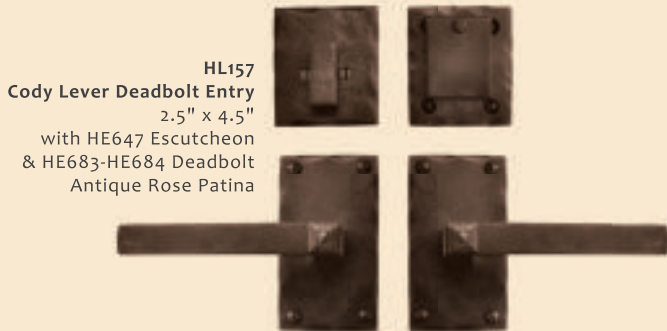

HL157
Cody Lever Deadbolt Entry
2.5" x 4.5"
with HE647 Escutcheon
& HE683-HE684 Deadbolt
Antique Rose Patina