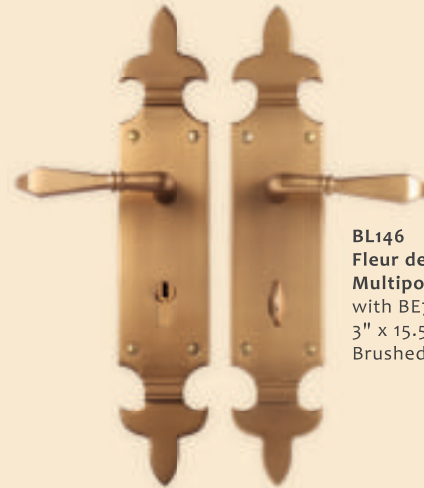

BL146
Fleur de Lis Lever
Multipoint Euro Entry
with BE742 Escutcheon
3" x 15.5"
Brushed Bronze Patina