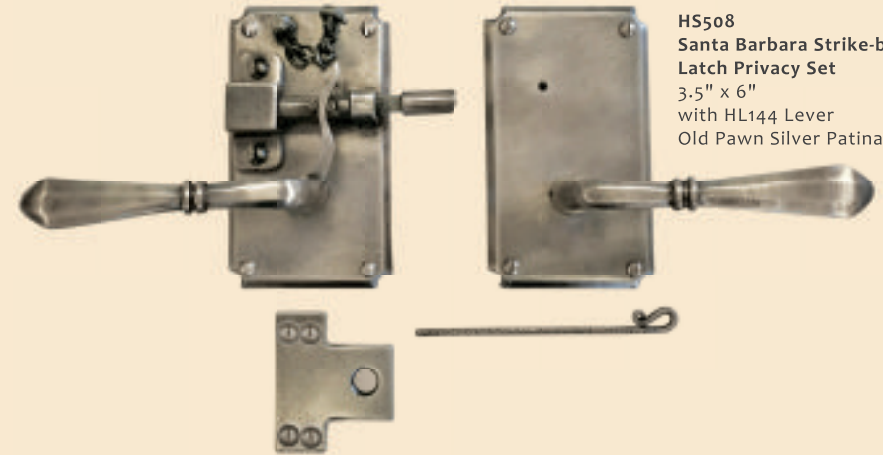

Available in a variety of styles and functions, each hand forged by our master blacksmiths. They are definitely not just gate latches!

HS503
Vertical Strike-bar Latch Entry
3" x 10"
with HL101 Lever
Antique Bronze Patina

HS504
Tweezer Strike-bar
Latch Passage Set
4.5" x 3"
Hot Wax Patina

HS504
Stoker Latch Passage Set
4.5" x 3.25"
Hot Wax Patina

HS509
Scottsdale Knob
Latch Passage Set
5.25" x 3.25"
Old Pawn Silver Patina

HS508
Santa Barbara Strike-bar
Latch Privacy Set
3.5" x 6"
with HL144 Lever
Old Pawn Silver Patina

HS503S
Vertical Strike-bar
Latch Passage set
3" x 7"
with HL111 Lever
Hot Wax Patina

HS514
Sierra Strike-bar Latch
Deadbolt Entry
2.5" x 10"
Hot Wax Patina