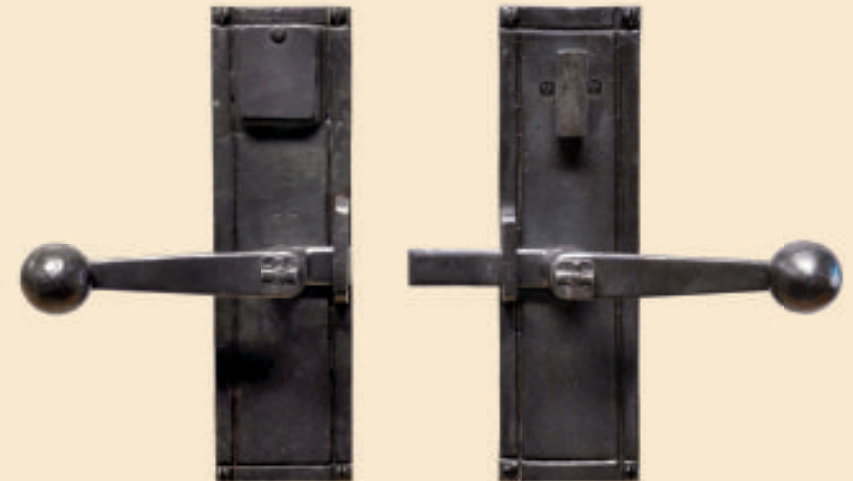

HS514
Sierra Strike-bar Latch
Deadbolt Entry
2.5" x 10"
Hot Wax Patina