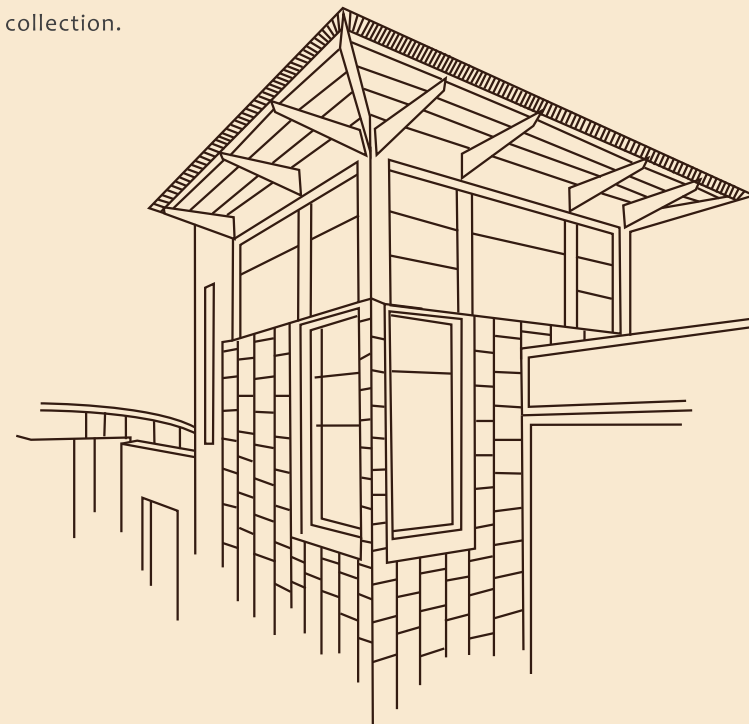

BH467
Canyon Thumblatch
Mortise Entry
2.5" x 18.5"
with BL162 Lever
& BE736 Escutcheon
Natural White Patina

BL162
Canyon Lever
Multipoint Euro Entry
with BE736N Escutcheon
2" x 10"
Natural White Patina