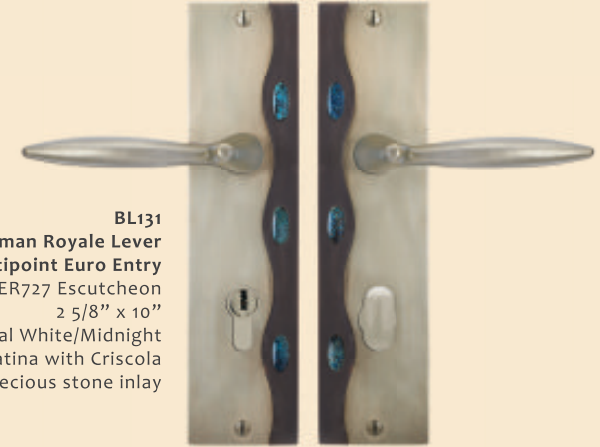

BL131
Cayman Royale Lever
Multipoint Euro Entry
with BER727 Escutcheon
2 5/8" x 10"
Natural White/Midnight
White Patina with Criscola
semi-precious stone inlay