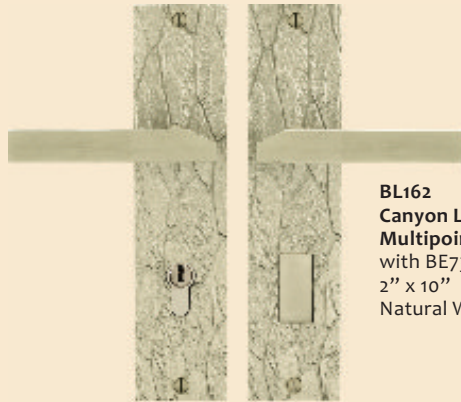

BL162
Canyon Lever
Multipoint Euro Entry
with BE736N Escutcheon
2" x 10"
Natural White Patina