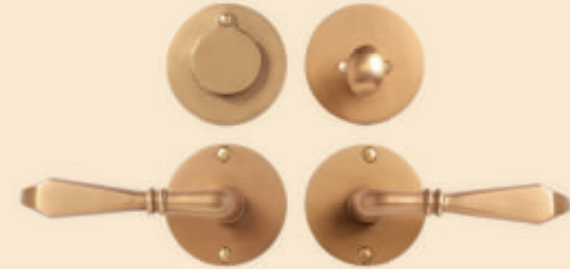

BH456
Fleur de Lis Thumbblatch
Mortise Entry
3" x 29"
with BL146 Lever &
BE742 Escutcheon
Brushed Bronze Patina

BL146
Fleur de Lis Lever
Mortise Entry
with BE742 Escutcheon
3" x 15.5"
Brushed Bronze Patina

BL146
Fleur de Lis Lever
Multipoint Euro Entry
with BE742 Escutcheon
3" x 15.5"
Brushed Bronze Patina

BL146
Fleur de Lis Lever
Deadbolt Entry
with BE603 Escutcheon
3"
& BE683-BE684 Deadbolt
Brushed Bronze Patina