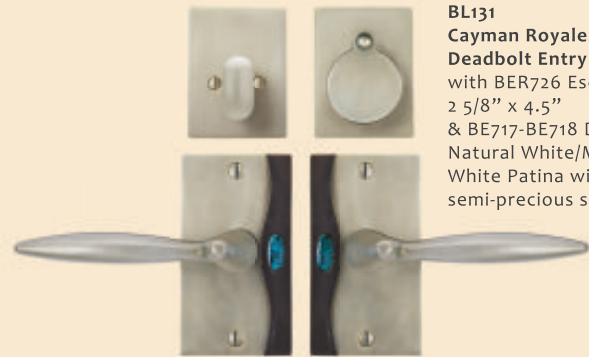

BL131
Cayman Royale Lever
Deadbolt Entry
with BER726 Escutcheon
2 5/8" x 4.5"
& BE717-BE718 Deadbolt
Natural White/Midnight
White Patina with Criscola
semi-precious stone inlay