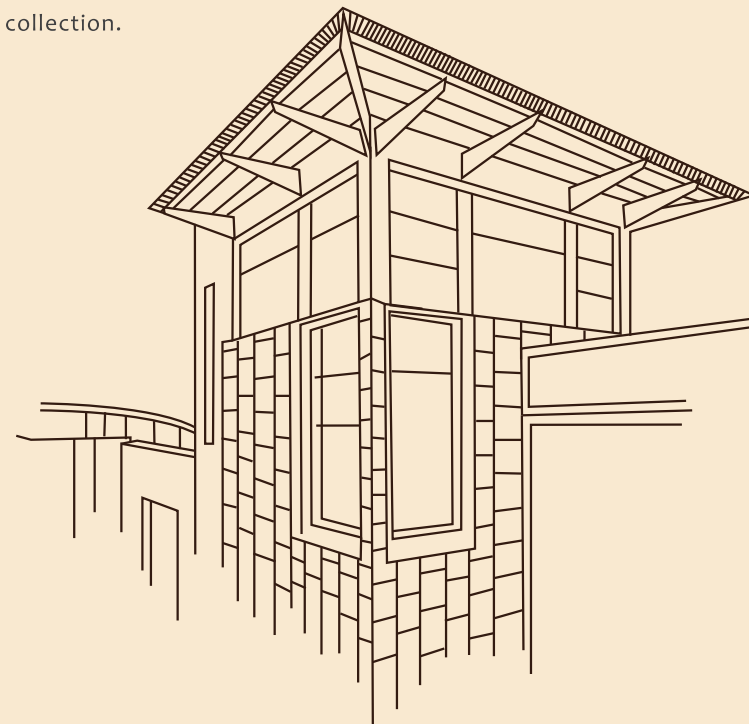

BH467
Canyon Thumbblatch
Mortise Entry
2.5" x 18.5"
with BL162 Lever
& BE736 Escutcheon
Natural White Patina

BL162
Canyon Lever
Multipoint Euro Entry
with BE736N Escutcheon
2" x 10"
Natural White Patina