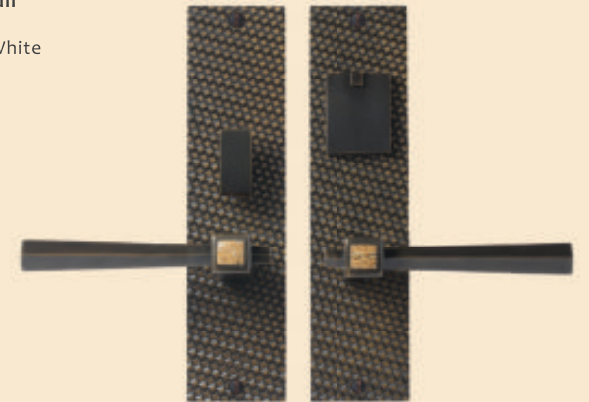

BP816AP-16
Amora Pull
16"
Natural White
Patina