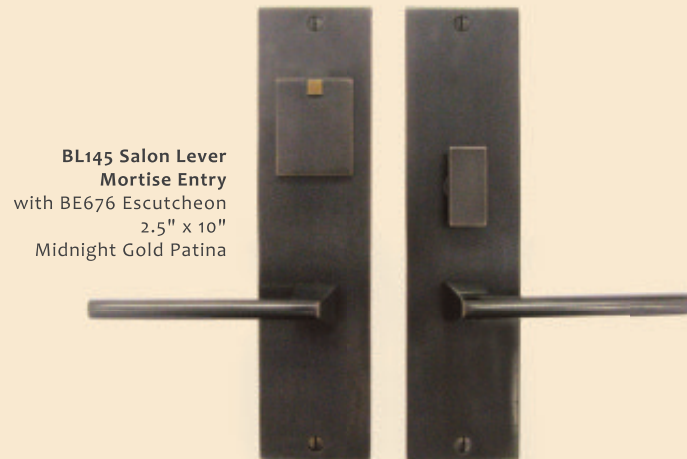

**BL145 Salon Lever
Mortise Entry**
with BE676 Escutcheon
2.5" x 10"
Midnight Gold Patina