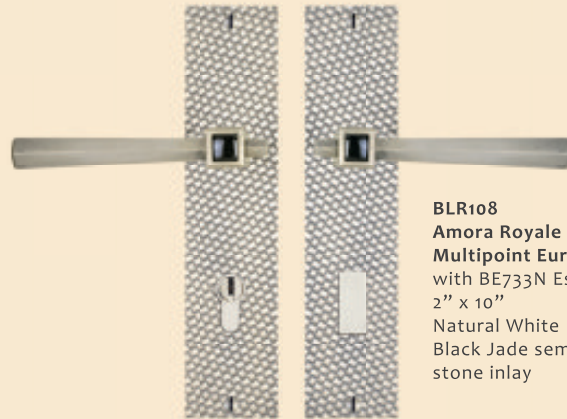

BRONZE
Contemporary
HARDWARE

BRONZE *Amora
Royale*
COLLECTION

Pure elegance in contemporary design with this striking basket-weave texture. Embellished with optional real semi-precious stones.

BHR466
Amora Royale Thumbblatch
Mortise Entry
 2.5" x 18.5"
 with BLR108 Lever
 & BE733 Escutcheon
 Natural White Patina
 with Black Jade
 semi-precious stone inlay

BLR108
Amora Royale Lever
Multipoint Euro Entry
 with BE733N Escutcheon
 2" x 10"
 Natural White Patina with
 Black Jade semi-precious
 stone inlay

BLR108
Amora Royale Lever
Mortise Entry
 with BE733 Escutcheon
 2.5" x 10"
 Natural White Patina with
 Black Jade semi-precious
 stone inlay