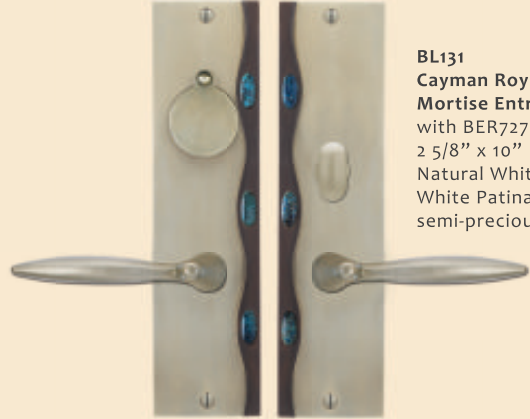

BL131
Cayman Royale Lever
Mortise Entry
with BER727 Escutcheon
2 5/8" x 10"
Natural White/Midnight
White Patina with Criscola
semi-precious stone inlay