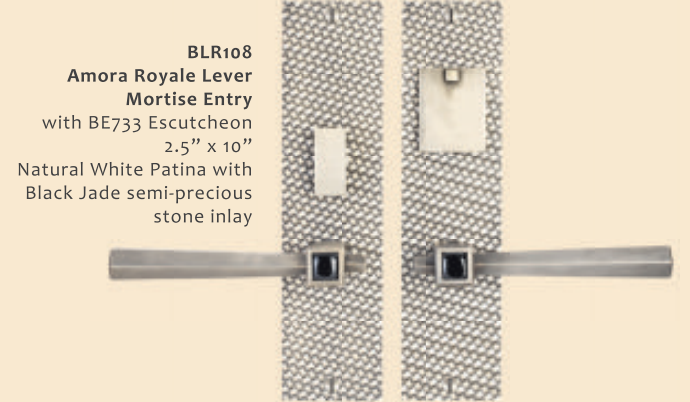

BLR108
Amora Royale Lever
Mortise Entry
with BE733 Escutcheon
2.5" x 10"
Natural White Patina with
Black Jade semi-precious
stone inlay