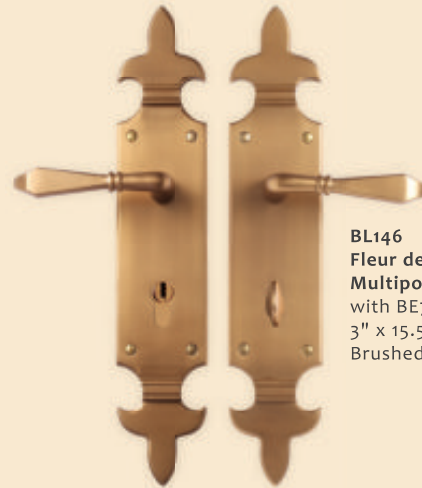

BP741
Cabinet Knob
2.5"
Natural White Patina

BP742
Cabinet Knob
1.25"
Natural White Patina

BK201
Art Deco Knob Passage Set
with BE651 Escutcheon
2.5" x 4.5"
Natural White Patina

BRONZE

Fleur de Lis

COLLECTION

Our Fleur de Lis Series, or "Flower of the Lily", is a fresh interpretation on the enduring symbol of French Royalty since the 12th century. Make a royal statement with this elegant and refined selection.

BH456
Fleur de Lis Thumbblatch
Mortise Entry
3" x 29"
with BL146 Lever &
BE742 Escutcheon
Brushed Bronze Patina

BL146
Fleur de Lis Lever
Mortise Entry
with BE742 Escutcheon
3" x 15.5"
Brushed Bronze Patina