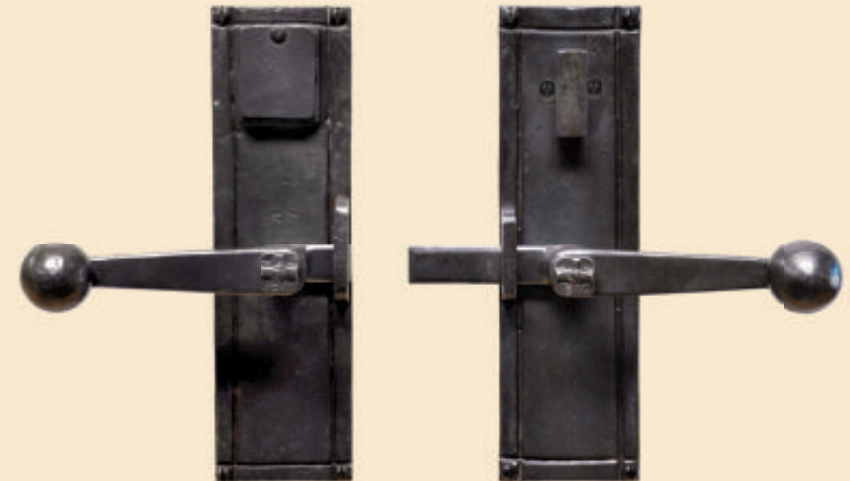

HS508
Santa Barbara Strike-bar
Latch Privacy Set
3.5" x 6"
with HL144 Lever
Old Pawn Silver Patina

HS503S
Vertical Strike-bar
Latch Passage set
3" x 7"
with HL111 Lever
Hot Wax Patina

HS514
Sierra Strike-bar Latch
Deadbolt Entry
2.5" x 10"
Hot Wax Patina