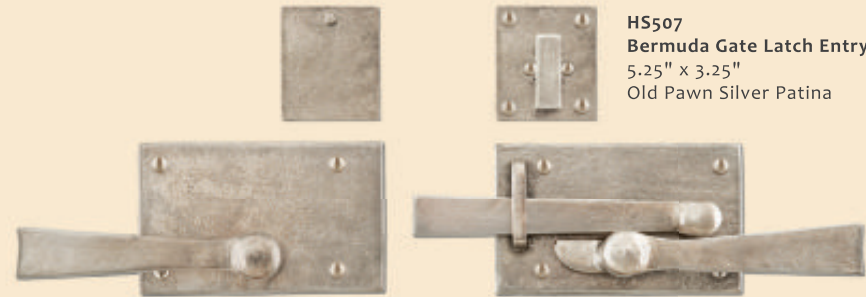

HS507
Bermuda Gate Latch Entry
5.25" x 3.25"
Old Pawn Silver Patina