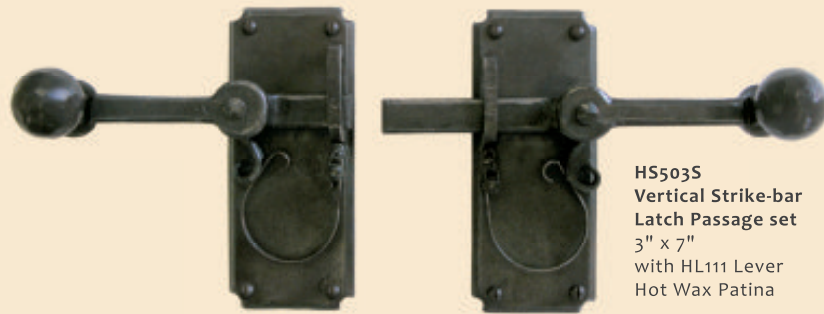

HS504
Tweezer Strike-bar
Latch Passage Set
4.5" x 3"
Hot Wax Patina

HS504
Stoker Latch Passage Set
4.5" x 3.25"
Hot Wax Patina

HS509
Scottsdale Knob
Latch Passage Set
5.25" x 3.25"
Old Pawn Silver Patina

HS508
Santa Barbara Strike-bar
Latch Privacy Set
3.5" x 6"
with HL144 Lever
Old Pawn Silver Patina

HS503S
Vertical Strike-bar
Latch Passage set
3" x 7"
with HL111 Lever
Hot Wax Patina

HS514
Sierra Strike-bar Latch
Deadbolt Entry
2.5" x 10"
Hot Wax Patina