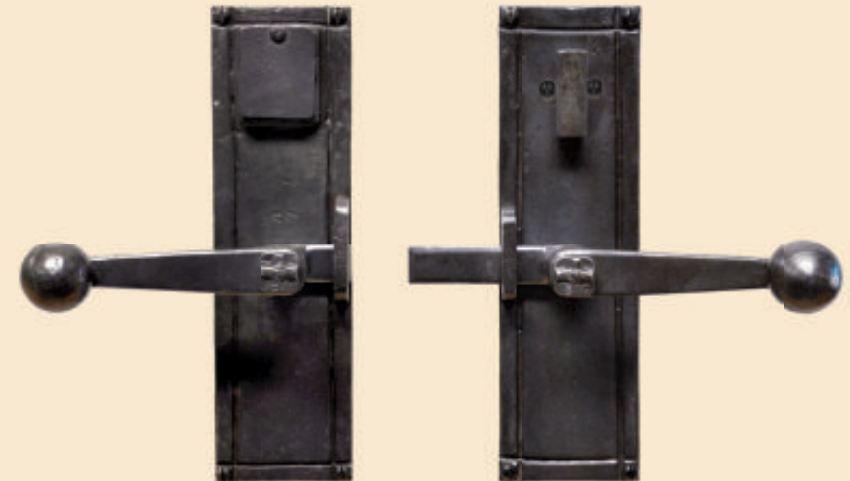

HS504
Tweezer Strike-bar
Latch Passage Set
4.5" x 3"
Hot Wax Patina

HS504
Stoker Latch Passage Set
4.5" x 3.25"
Hot Wax Patina

HS509
Scottsdale Knob
Latch Passage Set
5.25" x 3.25"
Old Pawn Silver Patina

HS508
Santa Barbara Strike-bar
Latch Privacy Set
3.5" x 6"
with HL144 Lever
Old Pawn Silver Patina

HS503S
Vertical Strike-bar
Latch Passage set
3" x 7"
with HL111 Lever
Hot Wax Patina

HS514
Sierra Strike-bar Latch
Deadbolt Entry
2.5" x 10"
Hot Wax Patina