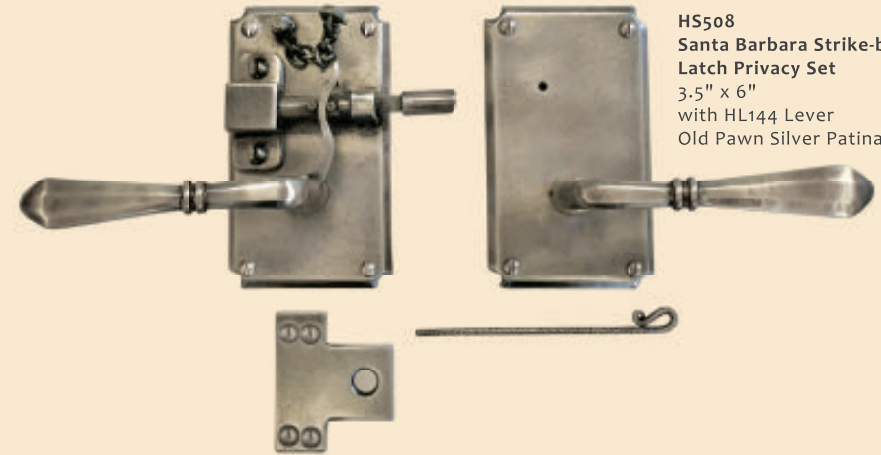

HS508
Santa Barbara Strike-bar
Latch Privacy Set
3.5" x 6"
with HL144 Lever
Old Pawn Silver Patina