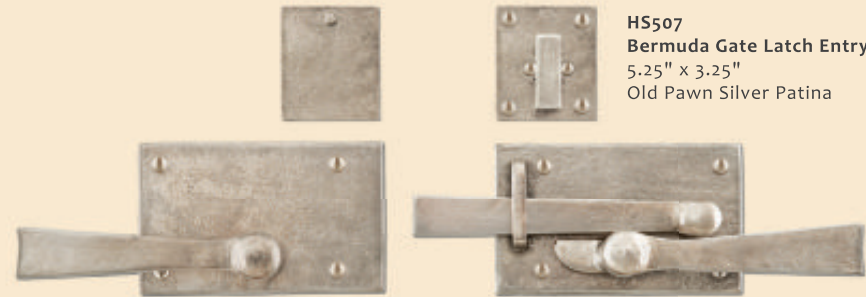

Available in a variety of styles and functions, each hand forged by our master blacksmiths. They are definitely not just gate latches!

HS503
Vertical Strike-bar Latch Entry
3" x 10"
with HL101 Lever
Antique Bronze Patina

HS503
Vertical Strike-bar
Latch Passage Set
3" x 10"
with HL101 Lever
Hot Wax Patina

HS502
T-shaped Strike-bar
Latch Entry
8.5" x 5.5"
with HL111 Lever
Hot Wax Patina

HS507
Bermuda Gate Latch Entry
5.25" x 3.25"
Old Pawn Silver Patina