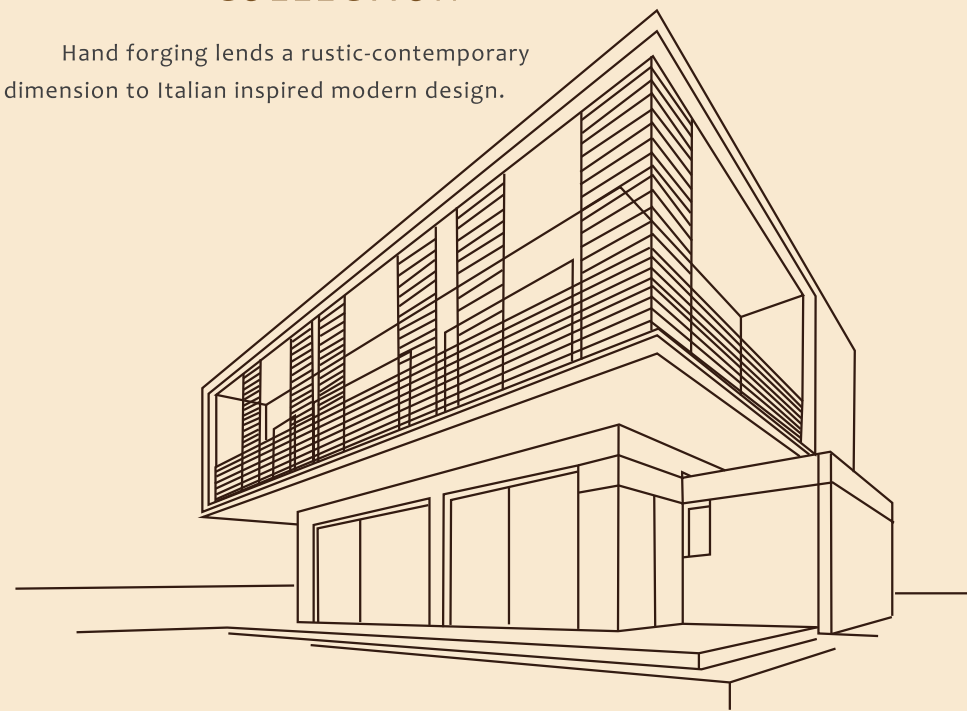

HL155
El Secreto Lever
Passage Set
with HE645 Escutcheon
2.5" x 4.5"
Hot Wax Patina

IRON *Milan*
COLLECTION

Hand forging lends a rustic-contemporary dimension to Italian inspired modern design.