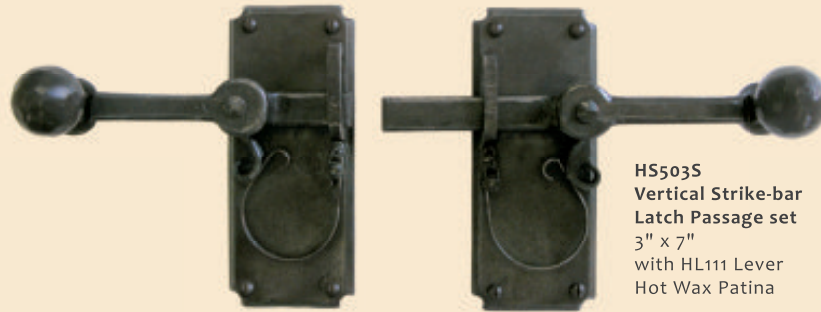

HS504
Tweezer Strike-bar
Latch Passage Set
4.5" x 3"
Hot Wax Patina

HS504
Stoker Latch Passage Set
4.5" x 3.25"
Hot Wax Patina

HS509
Scottsdale Knob
Latch Passage Set
5.25" x 3.25"
Old Pawn Silver Patina

HS508
Santa Barbara Strike-bar
Latch Privacy Set
3.5" x 6"
with HL144 Lever
Old Pawn Silver Patina

HS503S
Vertical Strike-bar
Latch Passage set
3" x 7"
with HL111 Lever
Hot Wax Patina

HS514
Sierra Strike-bar Latch
Deadbolt Entry
2.5" x 10"
Hot Wax Patina