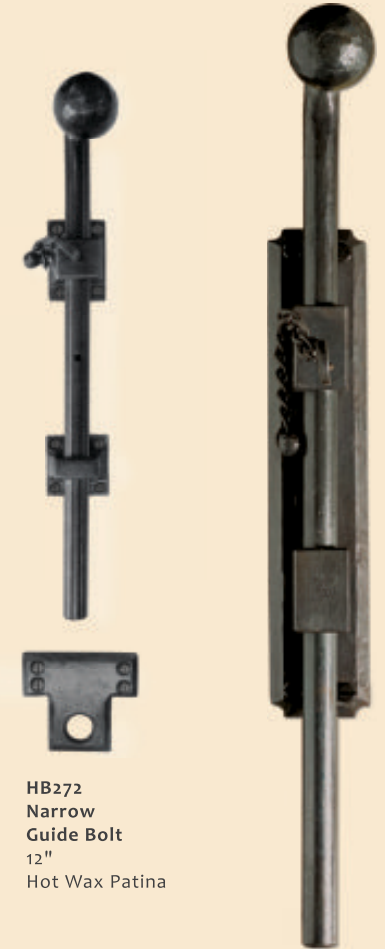

IRON *Bath*
Hardware

HT703
East-West Robe Hook
2.5"
Hot Wax Patina

HT702
Scroll Robe Hook
3"
Hot Wax Patina

HT747
Casa California
Towel Ring
6"
Antique Rose Patina

HT716
Diamond Towel Bar
16", 24", 32"
Hot Wax Patina

IRON *Accessories*

HB271
Narrow
Guide Bolt
6"
Hot Wax Patina

HB272
Narrow
Guide Bolt
12"
Hot Wax Patina

HB287
Dunn Surface Bolt
18"
Hot Wax Patina

Surface Bolts

HB281
Surface Bolt
18"
Hot Wax Patina

HB285
Surface Bolt
6"
Hot Wax Patina