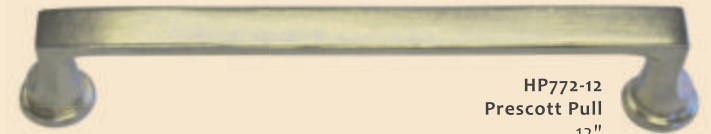

HP772-12
Prescott Pull
12"
Satin Nickel Patina