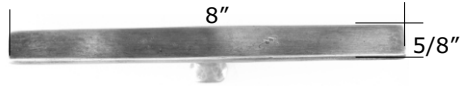

BP754 Scottsdale T-knob

BP754M Scottsdale

BP754L-8 Scottsdale 8" Single Post

BP754DL-8 Scottsdale 8" Double Post

BP754DL-12 Scottsdale 12" Double Post

### Bronze Scottsdale Cabinet Pulls

- \* Matching Appliance Pulls available
- \* Cabinet pulls have 1 1/8" - 1 1/4" projection