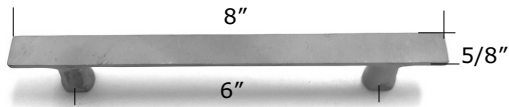

BP754 Scottsdale T-knob

BP754M Scottsdale

BP754L-8 Scottsdale 8" Single Post

BP754DL-8 Scottsdale 8" Double Post

BP754DL-12 Scottsdale 12" Double Post

### Bronze Scottsdale Cabinet Pulls

- \* Matching Appliance Pulls available
- \* Cabinet pulls have 1 1/8" - 1 1/4" projection