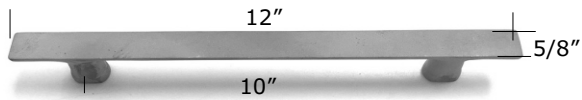

BP754 Scottsdale T-knob

BP754M Scottsdale

BP754L-8 Scottsdale 8" Single Post

BP754DL-8 Scottsdale 8" Double Post

BP754DL-12 Scottsdale 12" Double Post

### Bronze Scottsdale Cabinet Pulls

- \* Matching Appliance Pulls available
- \* Cabinet pulls have 1 1/8" - 1 1/4" projection