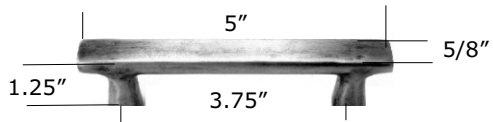

BP754 Scottsdale T-knob

BP754M Scottsdale

BP754L-8 Scottsdale 8" Single Post

BP754DL-8 Scottsdale 8" Double Post

BP754DL-12 Scottsdale 12" Double Post

### Bronze Scottsdale Cabinet Pulls

- \* Matching Appliance Pulls available
- \* Cabinet pulls have 1 1/8" - 1 1/4" projection