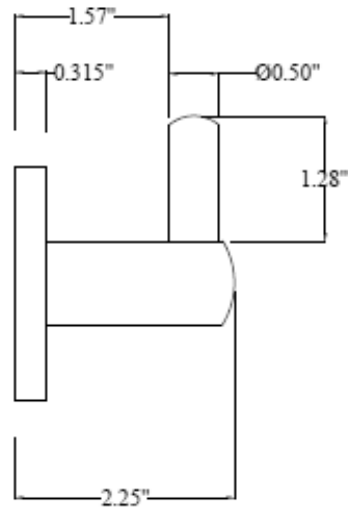

2 3/8"

Bronze BT601 Round Robe Hook