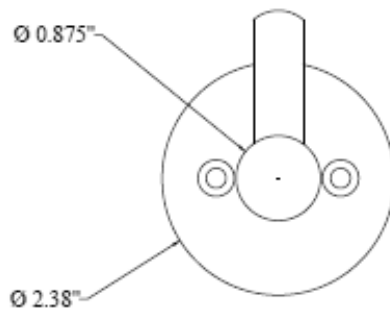

2 3/8"

Bronze BT601 Round Robe Hook