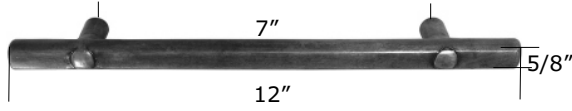

BP736 5" Rectangular

BP726-8 Rectangular

BP726-12 Rectangular

BP726-20 Rectangular

Bronze Rectangular Cabinet Pulls

* Matching Appliance Pulls available

* Cabinet pulls have 1 1/8" - 1 1/4" projection