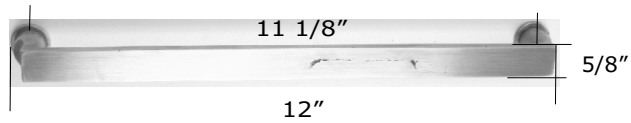

BP772-6 Prescott

BP772-8 Prescott

BP772-12 Prescott

Bronze Prescott Cabinet Pulls

* Matching Appliance Pulls available

* Cabinet pulls have 1 1/8" - 1 1/4" projection