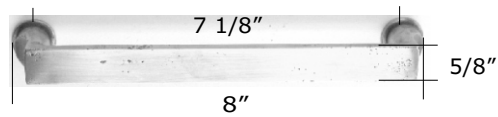

BP772-6 Prescott

BP772-8 Prescott

BP772-12 Prescott

Bronze Prescott Cabinet Pulls

* Matching Appliance Pulls available

* Cabinet pulls have 1 1/8" - 1 1/4" projection