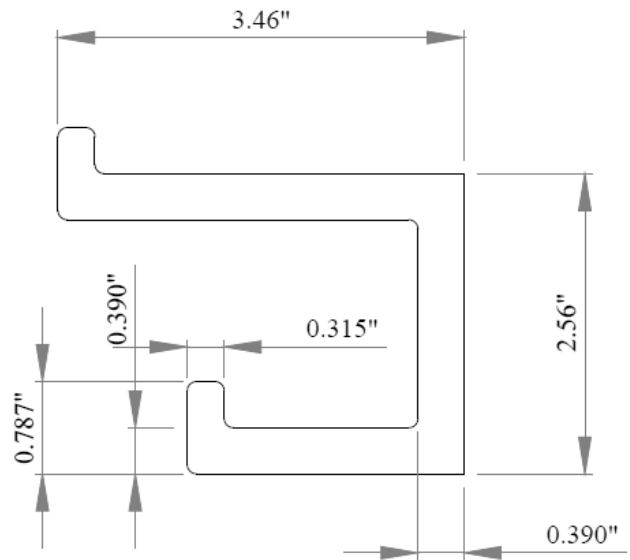

1.75"

BT710S

2.5"

BT710L

Bronze BT710 Kara (Small & Large) Robe Hook