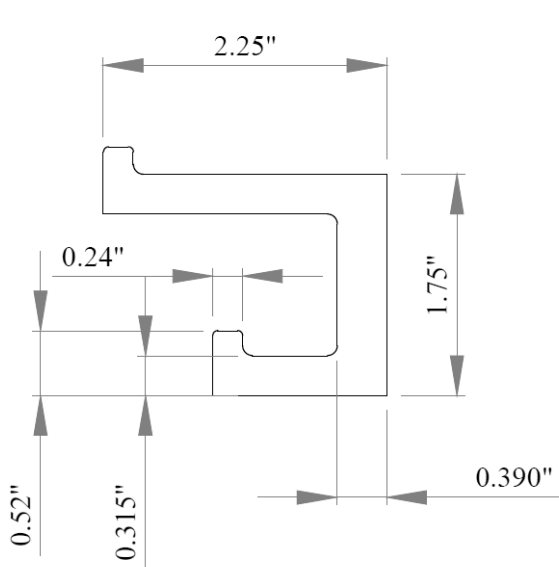

1.75"

BT710S

2.5"

BT710L

Bronze BT710 Kara (Small & Large) Robe Hook