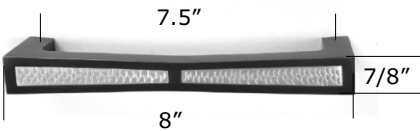

BPG811-5 Grande Manhattan

BPG811-8 Grande Manhattan

Bronze Grande Manhattan Cabinet Pulls (with hand textured bronze inlay)

- * Specify pull finish and inlay finish
- * Can be ordered in any combination of bronze finishes (patinas)
- * Matching Appliance Pulls available
- * Cabinet pulls have 1 1/8" - 1 1/4" projection