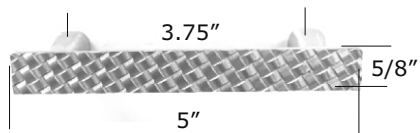

BP816 Amora T-knob

BP816-5 Amora

BP816-8 Amora

BP816-12 Amora (part textured)

### Bronze Amora Cabinet Pulls

- \* Cabinet pulls have 1 1/8" - 1 1/4" projection
- \* Matching Appliance Pulls Available