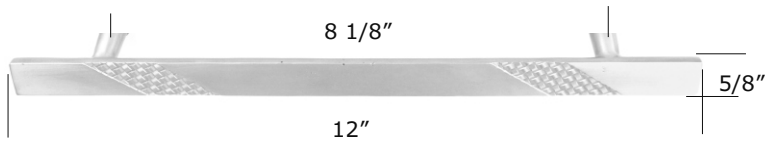

BP816 Amora T-knob

BP816-5 Amora

BP816-8 Amora

BP816-12 Amora (part textured)

### Bronze Amora Cabinet Pulls

- \* Cabinet pulls have 1 1/8" - 1 1/4" projection
- \* Matching Appliance Pulls Available