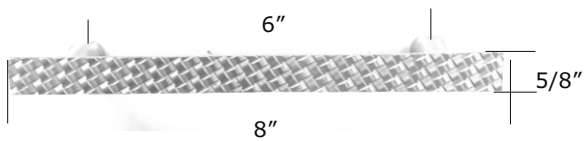

BP816 Amora T-knob

BP816-5 Amora

BP816-8 Amora

BP816-12 Amora (part textured)

### Bronze Amora Cabinet Pulls

- \* Cabinet pulls have 1 1/8" - 1 1/4" projection
- \* Matching Appliance Pulls Available