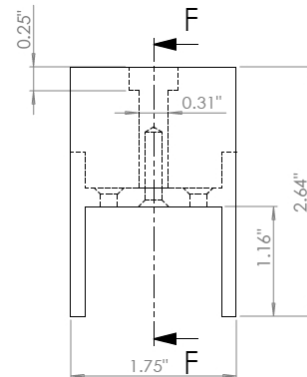

SECTION F-F

BP721-T 8" Double-sided Edge Flush Pull with T-Pull

- * For 1.75" thick doors (contact us to customize for thicker doors)
- * Available in Silicon Bronze base, in BB, KH, MG, and ON patinas only