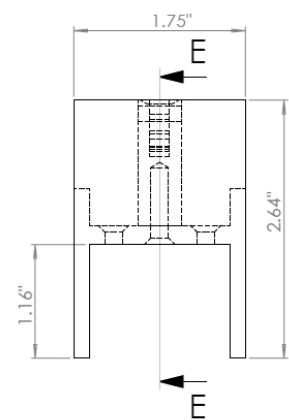

SECTION E-E

BP721-E 8\" Double-sided Edge Flush Pull with Pop-up Edge Pull

- * For 1.75\"
- * Available in Silicon Bronze base, in BB, KH, MG, and ON patinas only