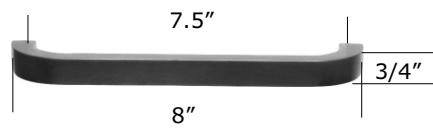

BP814-5 Amalfi

BP814-8 Amalfi

Bronze Amalfi Cabinet Pulls

- * Cabinet pulls have 1 1/8" - 1 1/4" projection
- * Matching Appliance Pulls Available