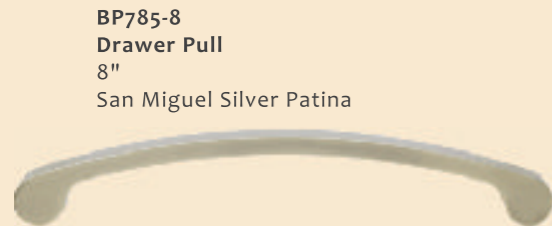

BP785-8
Drawer Pull
8"
San Miguel Silver Patina