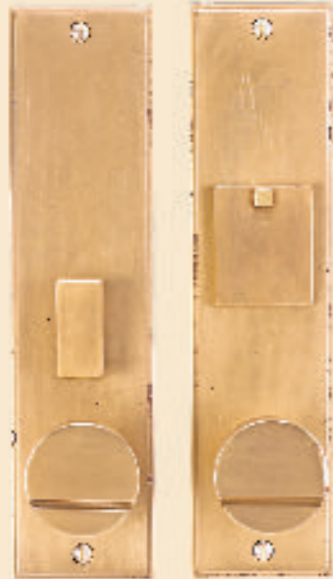

BK205
Sunrise Knob US Mortise Set
with BE627 Backplate
2.5" x 10"
Aztec Gold Patina