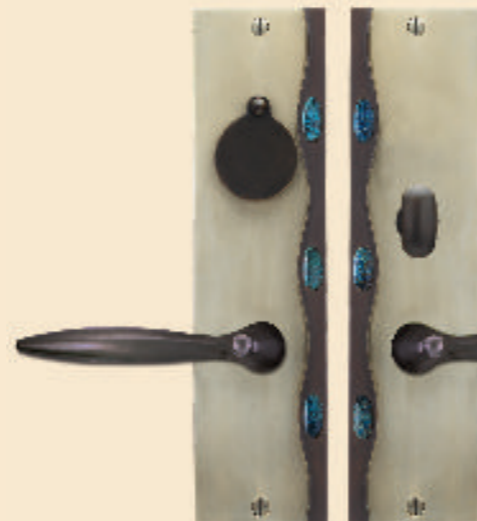

# Cayman Royale

SERIES

Fluid, languid lines reminiscent of waves rolling onto the shore. Strikingly showcased by semi-precious stones and dual patinas. Beach-front luxury redefined.

**BHR464-CC**  
**Cayman Royale Thumbblatch  
– Handle Mortise Set**  
2 5/8" x 20"  
with BLR131 Cayman Royale  
Accent Handle  
& BER727-CC Backplate  
San Miguel Silver &  
Midnight Gold Patina with  
semi-precious stone inlay