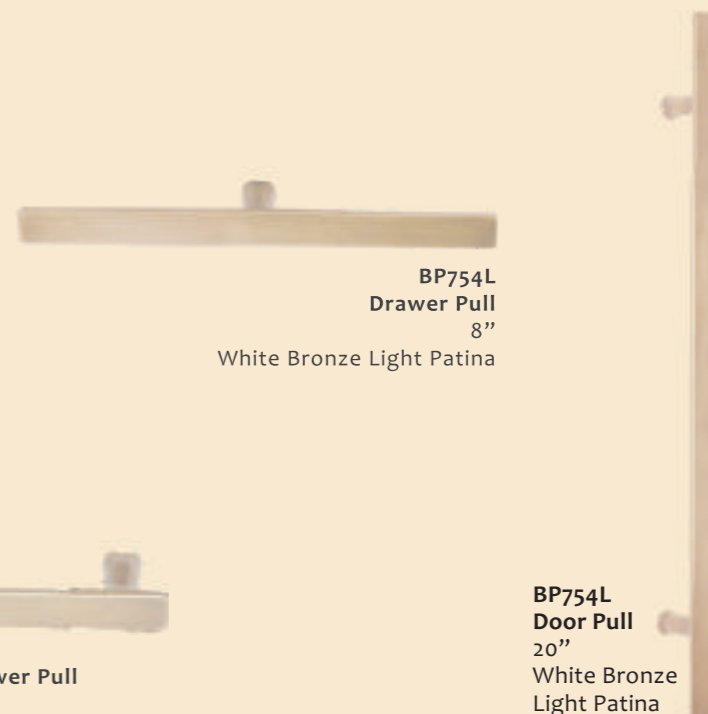

**BH449**  
**Tribeca Thumbblatch**  
**- Handle Mortise Set**  
 2.5" x 20"  
 with BL132 Manhattan Handle  
 & BE658 Backplate  
 White Bronze Light Patina

**BE658S**  
**Tribeca Euro Mortise Set**  
 2.5" x 10"  
 with BL132 Manhattan Handle  
 White Bronze Light Patina

**BE658**  
**Tribeca US Mortise Set**  
 2.5" x 12"  
 with BL132 Manhattan Handle  
 White Bronze Light Patina

**BE657**  
**Tribeca Deadbolt Set**  
 with BL132 Manhattan Handle  
 2.5" x 4.5"  
 & BE687-BE688 Deadbolt  
 White Bronze Light Patina