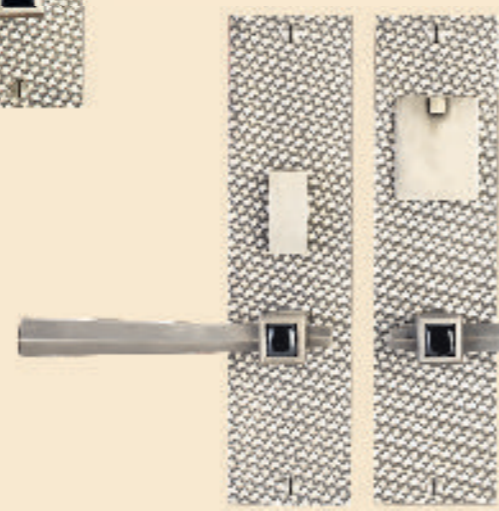

BLR108-JB
Amora Royale East-West
Handle US Mortise Set
with BER733 Backplate
2.5" x 10"
San Miguel Silver Patina
with semi-precious stone inlay