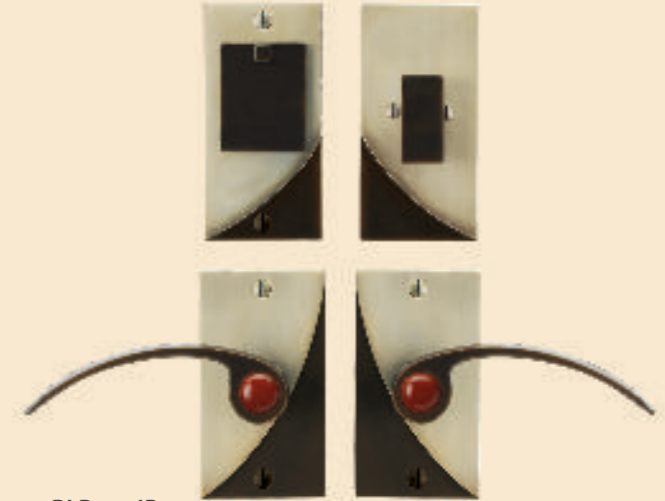

BLR102-JR
Soho Royale Handle US Mortise Set
with BE696 Backplate
2.25" x 10"
San Miguel Silver & Midnight Gold Patina
with semi-precious stone inlay

BLR102-JR
Soho Royale Handle Deadbolt Set
with BE697 Backplate
2.5" x 4.5"
& BE715-BE716 Deadbolt
San Miguel Silver & Midnight Gold Patina
with semi-precious stone inlay