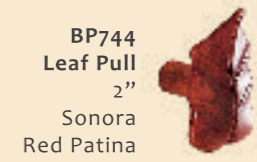

BP744
Leaf Pull
2"
Sonora
Red Patina