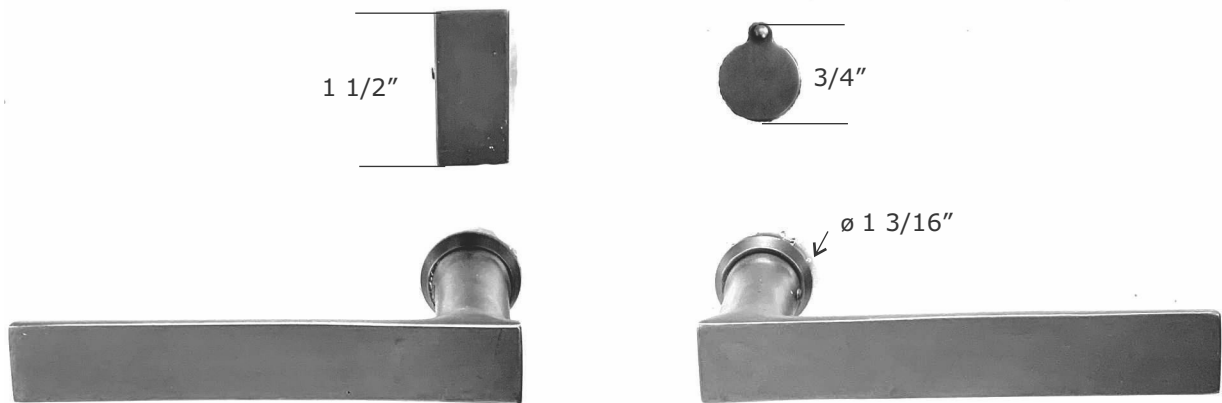

ESSENTIAL COLLECTION

BE840-PR **ESSENTIAL** LEVER PRIVACY SET

- * With Mortise Lock
- * Available with choice of modern levers: BL132, BL137, BL140, BL141, BL145, BL147
- * Minimum 1.75" door thickness
- * With BE821 Thumbturn & Emergency swivel cover
- * CUSTOM DOOR PREP REQUIRED: will not work with standard bored doors. Contact us for information.